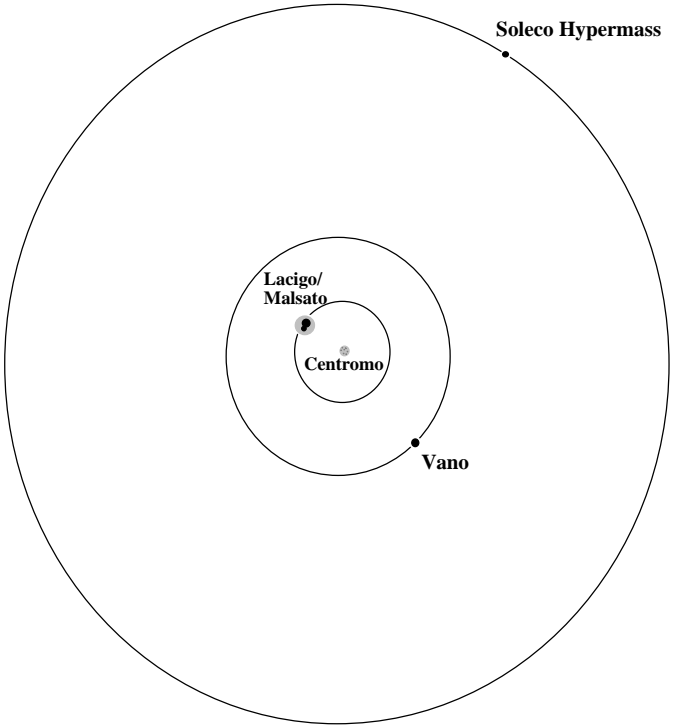

FLIES FROM THE AMBER

Wil McCarthy

"A GALAXY-SPANNING IMAGINATION!" - CONNIE WILLIS

© Copyright 1995 by Wil McCarthy.

Cover art © copyright 2001 by Tom Weighill.

The following pages are from the preface of **FLIES FROM THE AMBER**. This file was created for informational purposes, and may be copied and distributed free of charge in unmodified form.

Malhela System

Malhela System (Detail)

COLONY SYSTEM: MALHELA

1ST OCC: PISCES 4th WAVE

PRIMARY TYPE: BROWN DWARF

PRIMARY NAME: β MALHELA (VANO)

BODY TYPE: NATURAL FORMATION,
TERRESTRIAL PLANET

BODY NAME: UNUA

ATMOSPHERE: N₂ 89%
O₂ 8%
Other 3%

AVG SFC PRES : 1733 mb

AVG SFC TEMP : 310 °K

AVG SFC GRAV 1.16 g

CURRENT POP : \approx 2.7 M